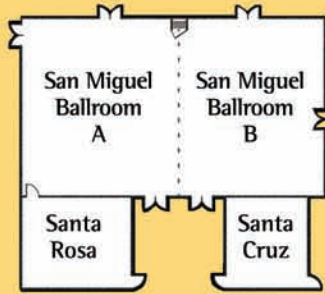

DYNAMIC MEETINGS

- Full Service Convention Beachfront Hotel
- Elegant events in Top of the Harbor for 700 with Panoramic Views and Spectacular Coastal Sunsets
- Newly renovated meeting rooms
- Ample Parking
- Custom Catering Service
- State of the Art Audio Visual in house
- 11 Meeting Rooms
- Roof Top Ballroom

LOCATION

- Ventura's ONLY Beach Front Hotel.
- Gateway to the Channel Islands
- Adjacent to Ventura's Historic Pier
- Walking distance to Historic Downtown Ventura, and AMTRAK
- 30 minutes South of Santa Barbara
- Located next to World Class Surfing

ACCOMMODATIONS

- 258 Guest Rooms
- 18 Luxurious Suites
- Ocean Views and Balconies
- Comp High Speed Wireless Internet
- CD Players
- Coffee Makers and In Room Movies

AMENITIES

- Crowne Plaza Sleep Advantage
- Fitness Center/Outdoor Heated Pool
- Room Service
- Ocean Front Bar and Full Service Restaurant
- Venturas Largest Private Art Gallery

Room	Dim	Sq. Ft.	Recept.	Classrm.	Theater	Conf.	Banquet	U-Shape
Top of the Harbor *	74 x 90	6660	700	340	600	-	450	-
San Miguel	47 x 88	4175	400	200	400	-	320	-
San Miguel A/B	47 x 44	2080	200	100	200	40	160	40
Bay View *	20 x 45	900	80	36	60	20	50	20
Santa Rosa	29 x 24	695	90	36	60	20	70	20
Anacapa	30 x 19	580	50	36	56	20	60	20
Santa Cruz	24 x 22	530	65	30	50	16	50	16
Buenaventura	24 x 20	490	60	30	50	16	50	16
California	23 x 18	415	60	-	-	-	40	-
Santa Maria	23 x 15	365	60	30	50	12	40	12
Santa Barbara	16 x 19	320	30	16	28	10	20	10
Lanai / Patio		2500	150	-	90	12	90	

* Located on the Top Floor with Floor to Ceiling Windows

Lobby Level Ceiling Heights are 10 feet.

For Business and Pleasure, we provide the reliable, professional support and services you demand.
CALL US TODAY TO ARRANGE YOUR BEACHFRONT MEETING

THE PLACE TO MEET